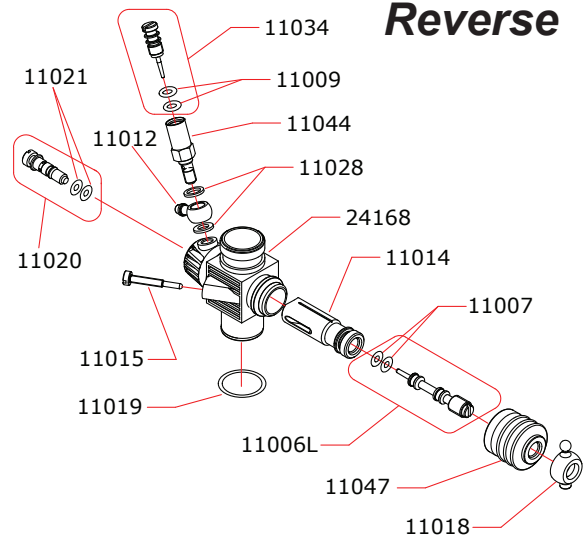

Data ultima modifica:
 Date of last modification:
11-09-2017

CARBURETTOR

CODE: 24068
 Reverse

Optional

	24454	5.4 mm
	24460	6.0 mm
	24470	7.0 mm
	24480	8.0 mm

Optional		
	03001XL	0.10 mm

	03005XL	0.30 mm
--	---------	---------

	03005XL	0.30 mm
--	---------	---------

Pipes Recommended

	51006M (EFRA 9901)	With ring, 3 chambers reinforced tube
	51020M (EFRA 2096)	With ring, 3 chambers reinforced tube, IFMAR WC
	51016 (EFRA 9901)	With ring, 3 chambers stronger walls

Manifolds Recommended

	41021	Short, 2 rings
	41029	Compact short, 2 rings for Mugen cars
	41030	Compact long, 2 rings for Mugen cars