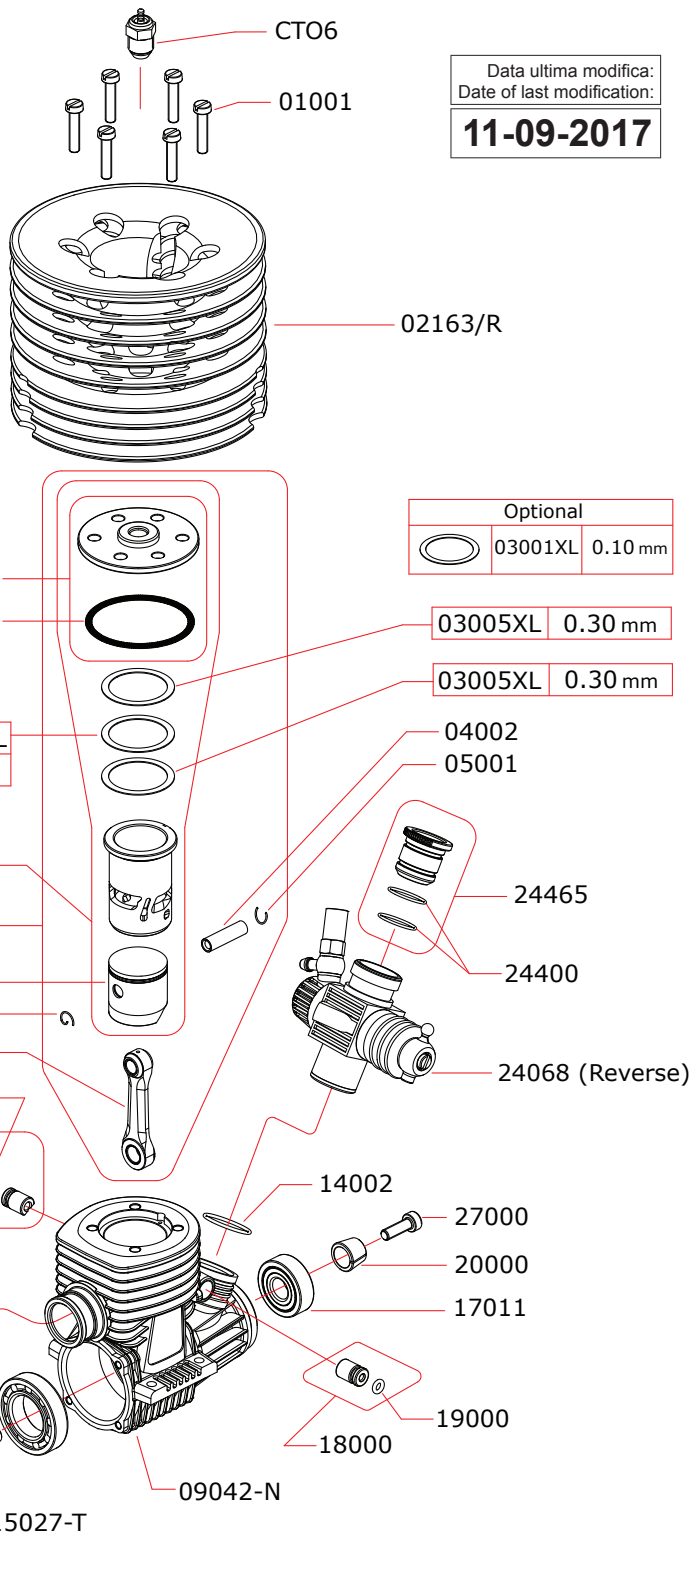

Data ultima modifica:
 Date of last modification:
11-09-2017

CARBURETTOR

CODE: 24068
 Reverse

Optional

	24454	5.4 mm
	24460	6.0 mm
	24470	7.0 mm
	24480	8.0 mm

Optional		
	03001XL	0.10 mm

	03005XL	0.30 mm
--	---------	---------

	03005XL	0.30 mm
--	---------	---------

Pipes Recommended

	51006M (EFRA 9901)	With ring, 3 chambers reinforced tube
	51020M (EFRA 2096)	With ring, 3 chambers reinforced tube, IFMAR WC
	51016 (EFRA 9901)	With ring, 3 chambers stronger walls

Manifolds Recommended

	41021	Short, 2 rings
	41029	Compact short, 2 rings for Mugen cars
	41030	Compact long, 2 rings for Mugen cars