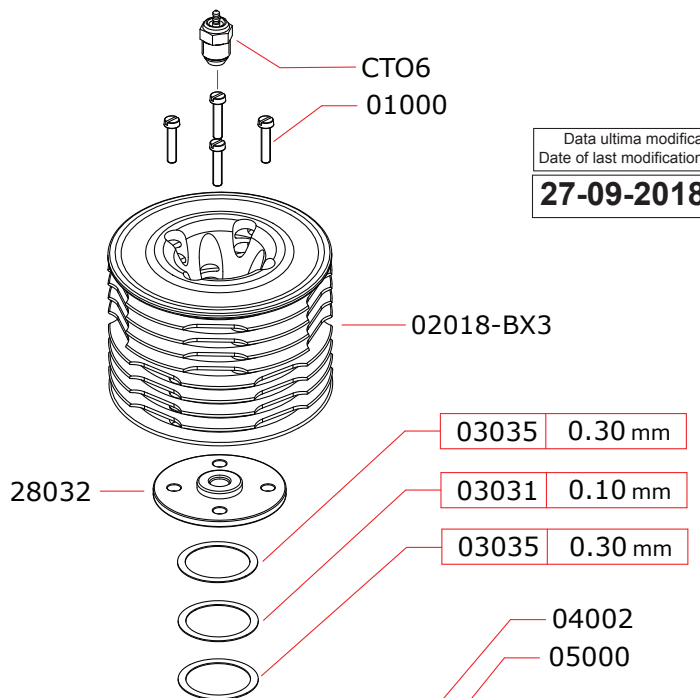

CARBURETTOR CODE: 24068 Reverse

*		24465	6.5 mm
		24470	7.0 mm
		24475	7.5 mm
		24480	8.0 mm

Optional

	03032	0.15 mm
	03033	0.25 mm

Data ultima modifica:
Date of last modification:
27-09-2018

Pipes Recommended

	51006 (EFRA 9901)	With ring, 3 chambers
	51016 (EFRA 9901)	With ring, 3 chambers stronger walls
	51017 (EFRA 9853)	With ring, 2 chambers stronger walls

Manifolds Recommended

	41021	Short, 2 rings
	41029	Compact short, 2 rings for Mugen cars
	41030	Compact long, 2 rings for Mugen cars