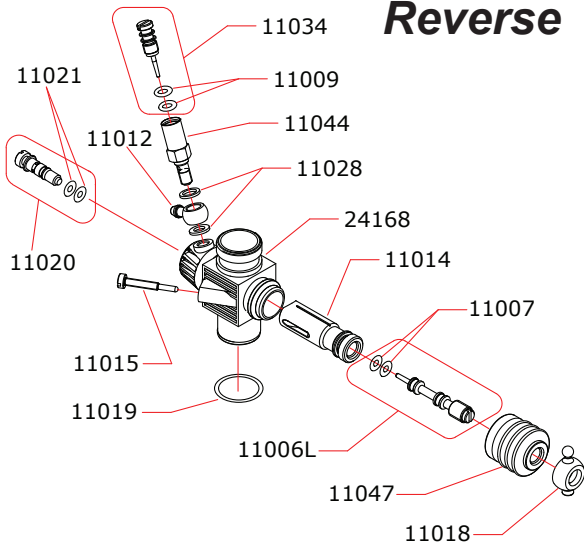

CARBURETTOR CODE: 24068 Reverse

*		24465	6.5 mm
		24470	7.0 mm
		24475	7.5 mm
		24480	8.0 mm

Optional

	03032	0.15 mm
	03033	0.25 mm

Data ultima modifica:
Date of last modification:
27-09-2018

Pipes Recommended

	51006 (EFRA 9901)	With ring, 3 chambers
	51016 (EFRA 9901)	With ring, 3 chambers stronger walls
	51017 (EFRA 9853)	With ring, 2 chambers stronger walls

Manifolds Recommended

	41021	Short, 2 rings
	41029	Compact short, 2 rings for Mugen cars
	41030	Compact long, 2 rings for Mugen cars