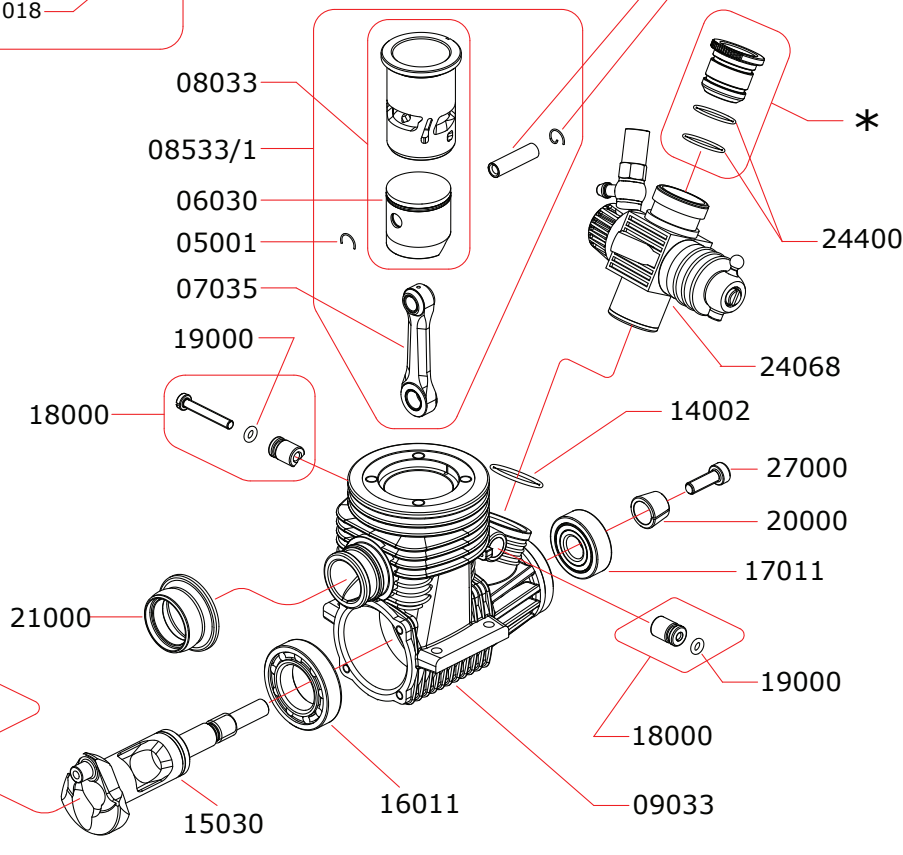

CARBURETTOR CODE: 24068 Reverse

*		24465	6.5 mm
		24470	7.0 mm
		24475	7.5 mm
		24480	8.0 mm

Optional

	03032	0.15 mm
	03033	0.25 mm

Data ultima modifica:
Date of last modification:
27-09-2018

Pipes Recommended

	51006 (EFRA 9901)	With ring, 3 chambers
	51016 (EFRA 9901)	With ring, 3 chambers stronger walls
	51017 (EFRA 9853)	With ring, 2 chambers stronger walls

Manifolds Recommended

	41021	Short, 2 rings
	41029	Compact short, 2 rings for Mugen cars
	41030	Compact long, 2 rings for Mugen cars