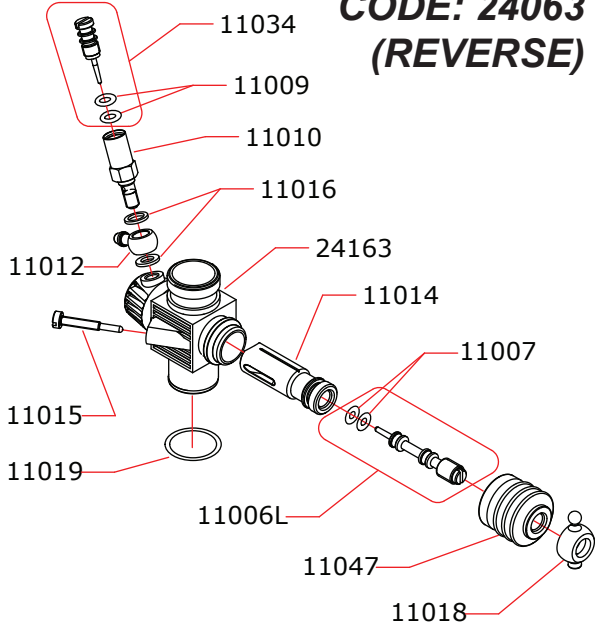

I disegni sono puramente indicativi / Drawings are just indicative.

Data ultima modifica:
Date of last modification:
26-10-2018

CARBURETTOR CODE: 24063 (REVERSE)

*	24454	5.4 mm
	24460	6.0 mm
	24465	6.5 mm
	24470	7.0 mm

Optional		
○	03002	0.15 mm
	03001	0.10 mm
	03004	0.25 mm

Pipes Recommended

	51006M (EFRA 9901)	With ring, 3 chambers reinforced tube
	51020M (EFRA 2096)	With ring, 3 chambers reinforced tube, IFMAR WC
	51016 (EFRA 9901)	With ring, 3 chambers stronger walls

Manifolds Recommended

	41021	Short, 2 rings
	41029	Compact short, 2 rings for Mugen cars
	41030	Compact long, 2 rings for Mugen cars

**La NOVAROSSO WORLD S.r.l. si riserva il diritto di apportare modifiche al prodotto senza preavviso.
NOVAROSSO WORLD S.r.l. reserves the right to modify products without prior notice**