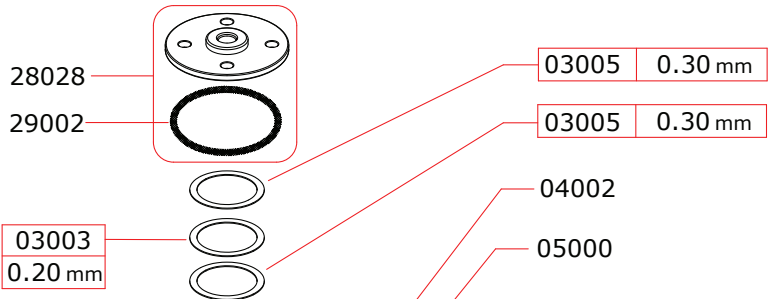

I disegni sono puramente indicativi / Drawings are just indicative.

Data ultima modifica:
Date of last modification:
26-10-2018

CARBURETTOR CODE: 24063 (REVERSE)

*	24454	5.4 mm
	24460	6.0 mm
	24465	6.5 mm
	24470	7.0 mm

Optional		
○	03002	0.15 mm
	03001	0.10 mm
	03004	0.25 mm

Pipes Recommended

	51006M (EFRA 9901)	With ring, 3 chambers reinforced tube
	51020M (EFRA 2096)	With ring, 3 chambers reinforced tube, IFMAR WC
	51016 (EFRA 9901)	With ring, 3 chambers stronger walls