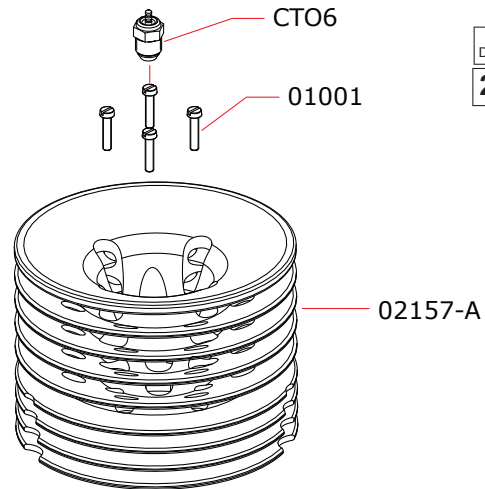

I disegni sono puramente indicativi / Drawings are just indicative.

Data ultima modifica:
Date of last modification:
26-10-2018

CARBURETTOR CODE: 24063 (REVERSE)

*	24454	5.4 mm
	24460	6.0 mm
	24465	6.5 mm
	24470	7.0 mm

Optional		
○	03002	0.15 mm
	03001	0.10 mm
	03004	0.25 mm

Pipes Recommended

	51006M (EFRA 9901)	With ring, 3 chambers reinforced tube
	51020M (EFRA 2096)	With ring, 3 chambers reinforced tube, IFMAR WC
	51016 (EFRA 9901)	With ring, 3 chambers stronger walls

Manifolds Recommended

	41021	Short, 2 rings
	41029	Compact short, 2 rings for Mugen cars
	41030	Compact long, 2 rings for Mugen cars

**La NOVAROSSO WORLD S.r.l. si riserva il diritto di apportare modifiche al prodotto senza preavviso.
NOVAROSSO WORLD S.r.l. reserves the right to modify products without prior notice**