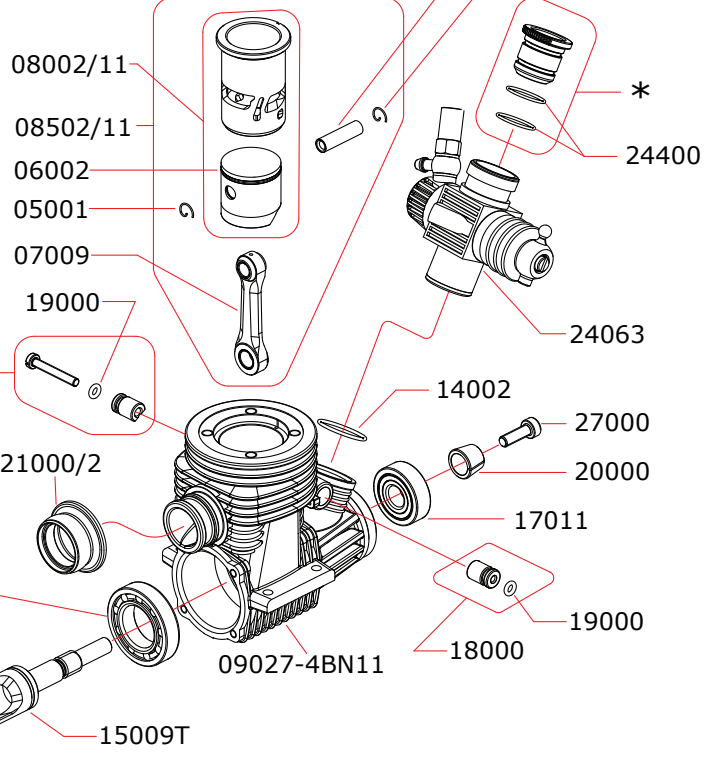

I disegni sono puramente indicativi / Drawings are just indicative.

Data ultima modifica:
Date of last modification:
26-10-2018

CARBURETTOR CODE: 24063 (REVERSE)

*	24454	5.4 mm
	24460	6.0 mm
	24465	6.5 mm
	24470	7.0 mm

Optional		
○	03002	0.15 mm
	03001	0.10 mm
	03004	0.25 mm

Pipes Recommended

	51006M (EFRA 9901)	With ring, 3 chambers reinforced tube
	51020M (EFRA 2096)	With ring, 3 chambers reinforced tube, IFMAR WC
	51016 (EFRA 9901)	With ring, 3 chambers stronger walls

Manifolds Recommended

	41021	Short, 2 rings
	41029	Compact short, 2 rings for Mugen cars
	41030	Compact long, 2 rings for Mugen cars

**La NOVAROSSO WORLD S.r.l. si riserva il diritto di apportare modifiche al prodotto senza preavviso.
NOVAROSSO WORLD S.r.l. reserves the right to modify products without prior notice**