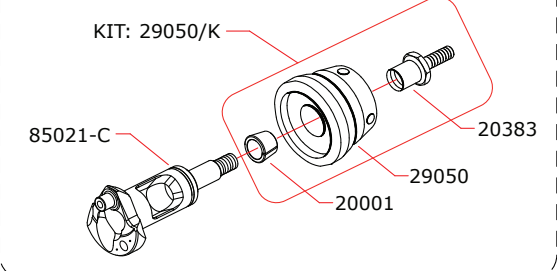

CARBURETTOR

CODE: 75065

Data ultima modifica:
 Date of last modification:
01-02-2018

OPTIONAL

Pipes Recommended

	50050	Silenced
	50054	Silenced, cooled

Manifolds Recommended

	40043	curved 15°, conical with cooling
	40045	curved 5°, conical with cooling
	40046	curved 5°, conical