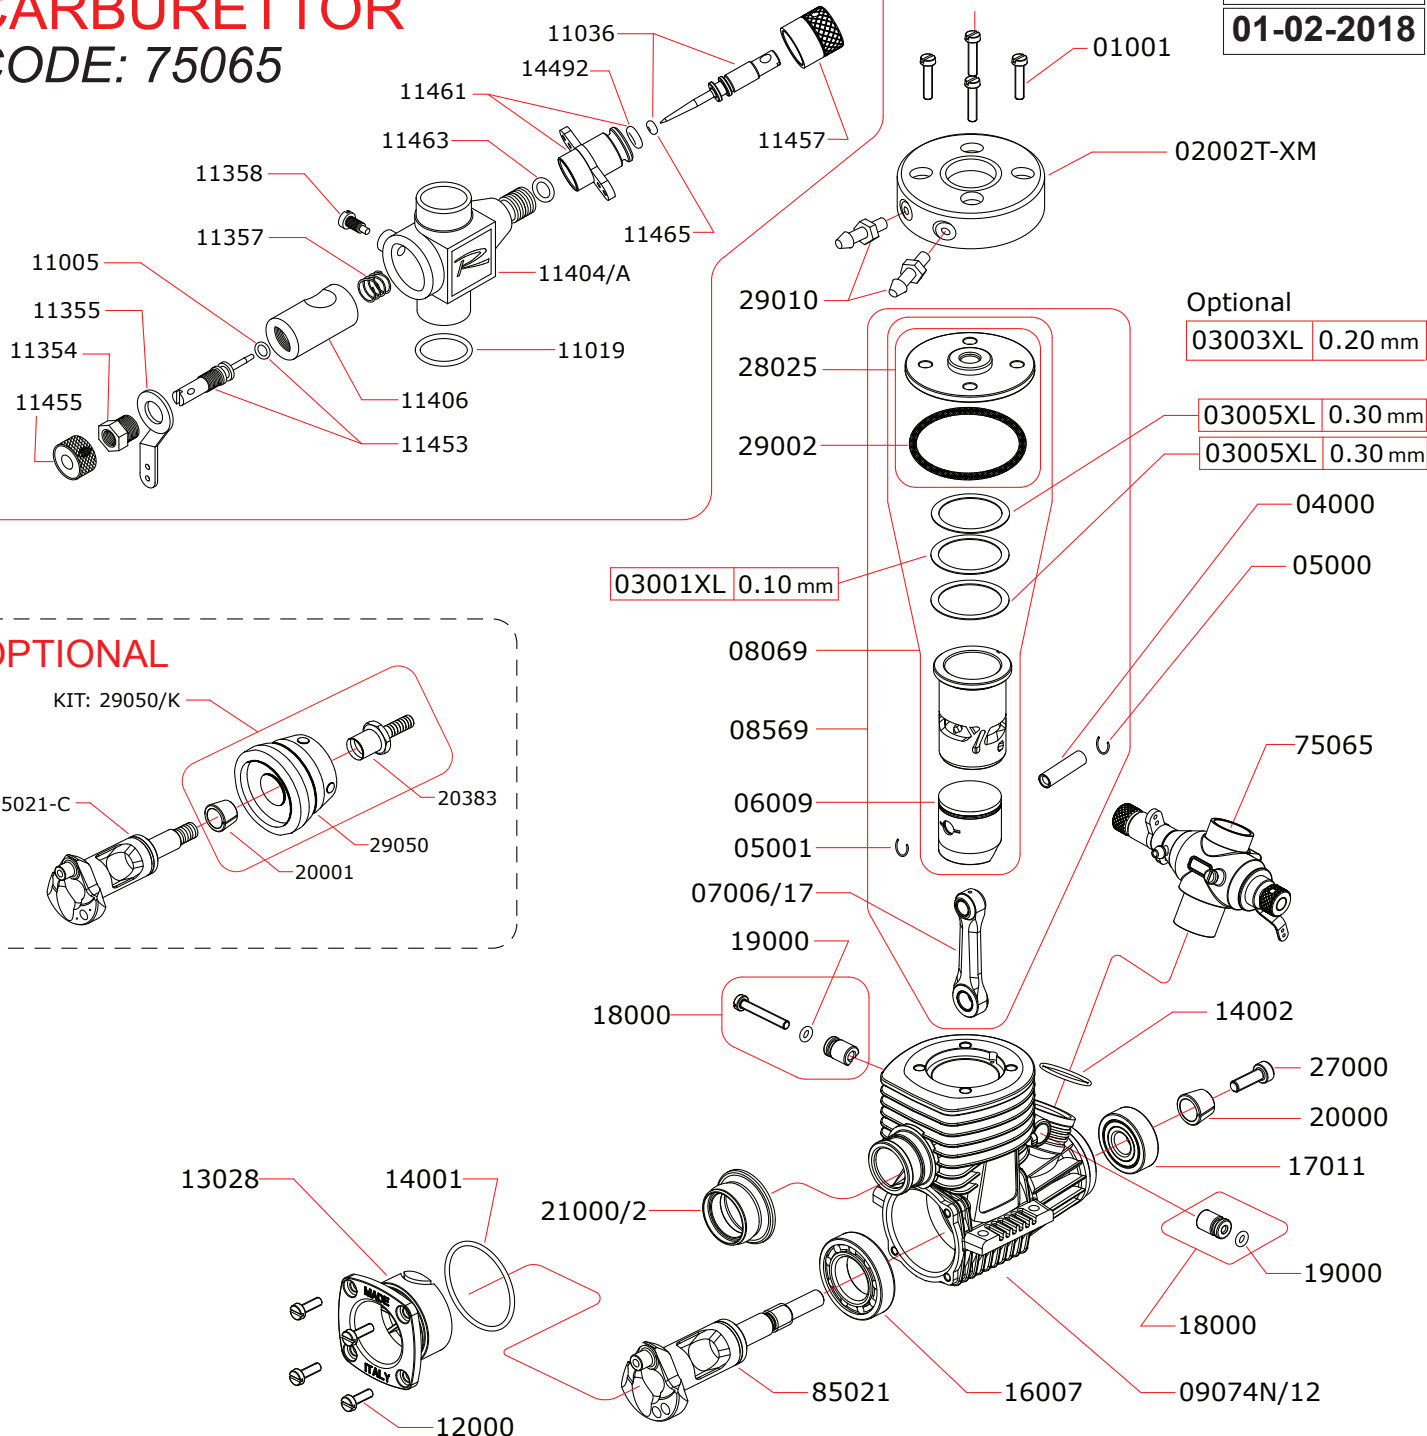

CARBURETTOR

CODE: 75065

Data ultima modifica:
 Date of last modification:
01-02-2018

OPTIONAL

Pipes Recommended

	50050	Silenced
	50054	Silenced, cooled

Manifolds Recommended

	40043	curved 15°, conical with cooling
	40045	curved 5°, conical with cooling
	40046	curved 5°, conical