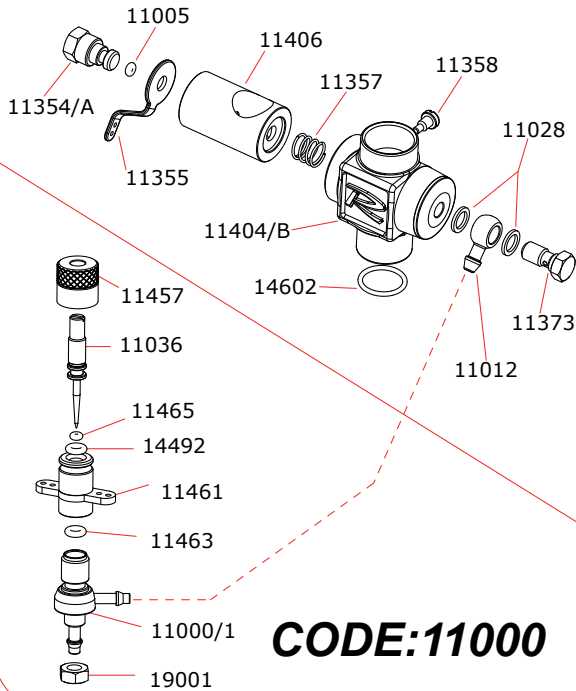

CARBURETOR: CODE: 75066

CODE: 11000

Optional	
	03003XL 0.20mm

Also available:

	C7G standard gold
	28035 standard

Data ultima modifica:
 Date of last modification: **01-02-2018**

Pipes Recommended

	50050	Silenced

Manifolds Recommended

	40043	curved 15°, conical with cooling
	40045	curved 5°, conical with cooling
	40046	curved 5°, conical