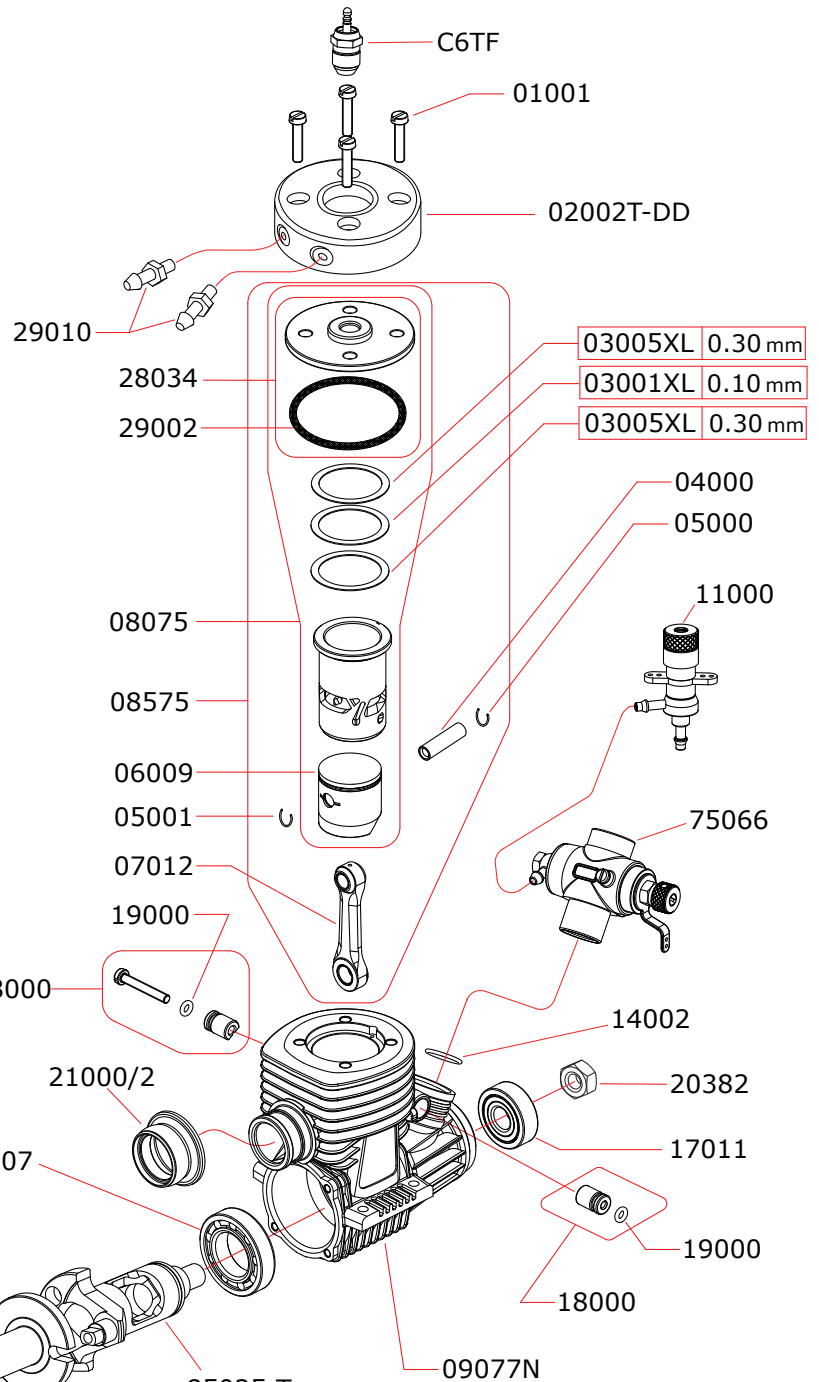

CARBURETOR: CODE: 75066

CODE: 11000

Optional	
	03003XL 0.20mm

Also available:

	C7G standard gold
	28035 standard

Data ultima modifica:
 Date of last modification: **01-02-2018**

Pipes Recommended

	50050	Silenced

Manifolds Recommended

	40043	curved 15°, conical with cooling
	40045	curved 5°, conical with cooling
	40046	curved 5°, conical