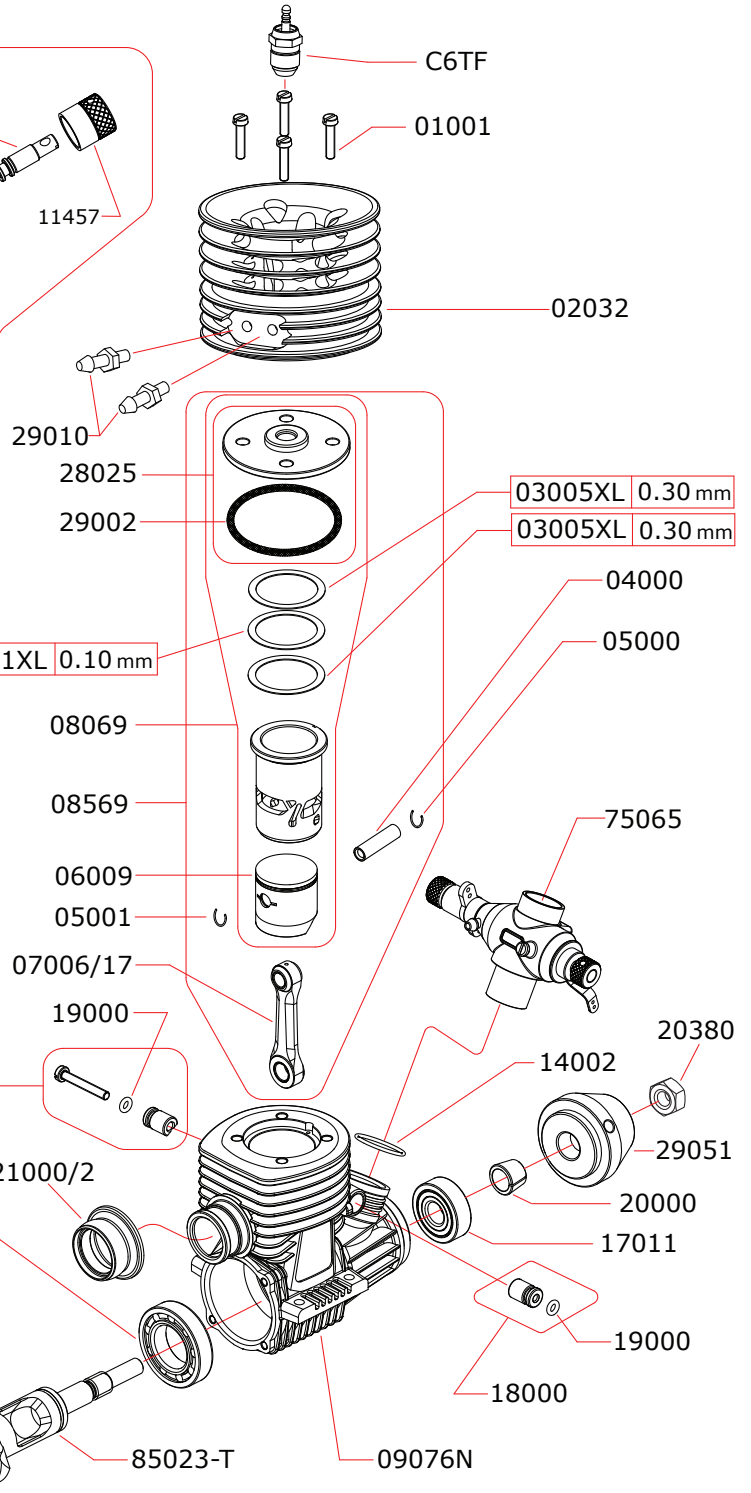

CARBURETTOR
CODE: 75065

Optional		
	03003XL	0.20 mm

16007 (ceramic)	KEEP.21M OUT-BOARD
16001 (steel)	KEEP.21M OUT-BOARD/A

Data ultima modifica: **01-02-2018**
 Date of last modification:

Pipes Recommended

	51011	

Manifolds Recommended

	40044	