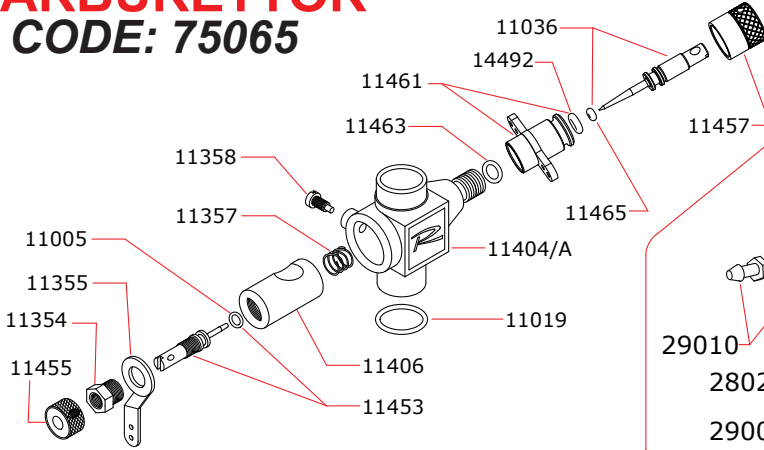

CARBURETTOR
CODE: 75065

Optional		
	03003XL	0.20 mm

16007 (ceramic)	KEEP.21M OUT-BOARD
16001 (steel)	KEEP.21M OUT-BOARD/A

Data ultima modifica: **01-02-2018**
 Date of last modification:

Pipes Recommended

	51011	

Manifolds Recommended

	40044	