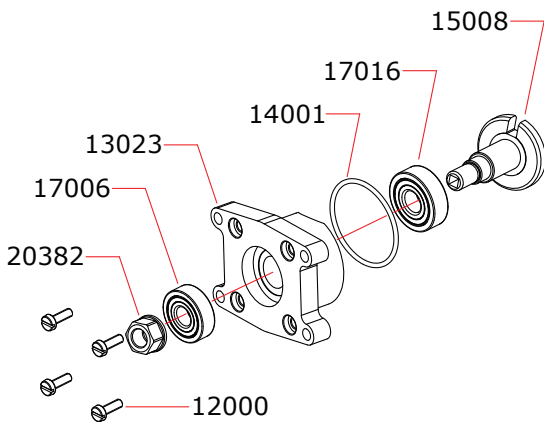

CARBURETTOR
CODE: 75065

Optional		
	03003XL	0.20 mm

16007 (ceramic)	KEEP.21M OUT-BOARD
16001 (steel)	KEEP.21M OUT-BOARD/A

Data ultima modifica: **01-02-2018**
 Date of last modification:

Pipes Recommended

	51011	

Manifolds Recommended

	40044	