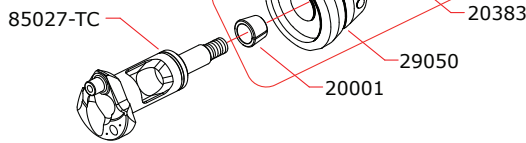

CARBURETTOR

CODE: 75065

Data ultima modifica:
 Date of last modification:
18-09-2018

OPTIONAL

KIT: 29050/K

Optional

	03002	0.15 mm
	03003	0.20 mm
	03004	0.25 mm

Pipes Recommended

	50050	Silenced
	50054	Silenced, cooled

Manifolds Recommended

	40043	curved 15°, conical with cooling
	40045	curved 5°, conical with cooling
	40046	curved 5°, conical