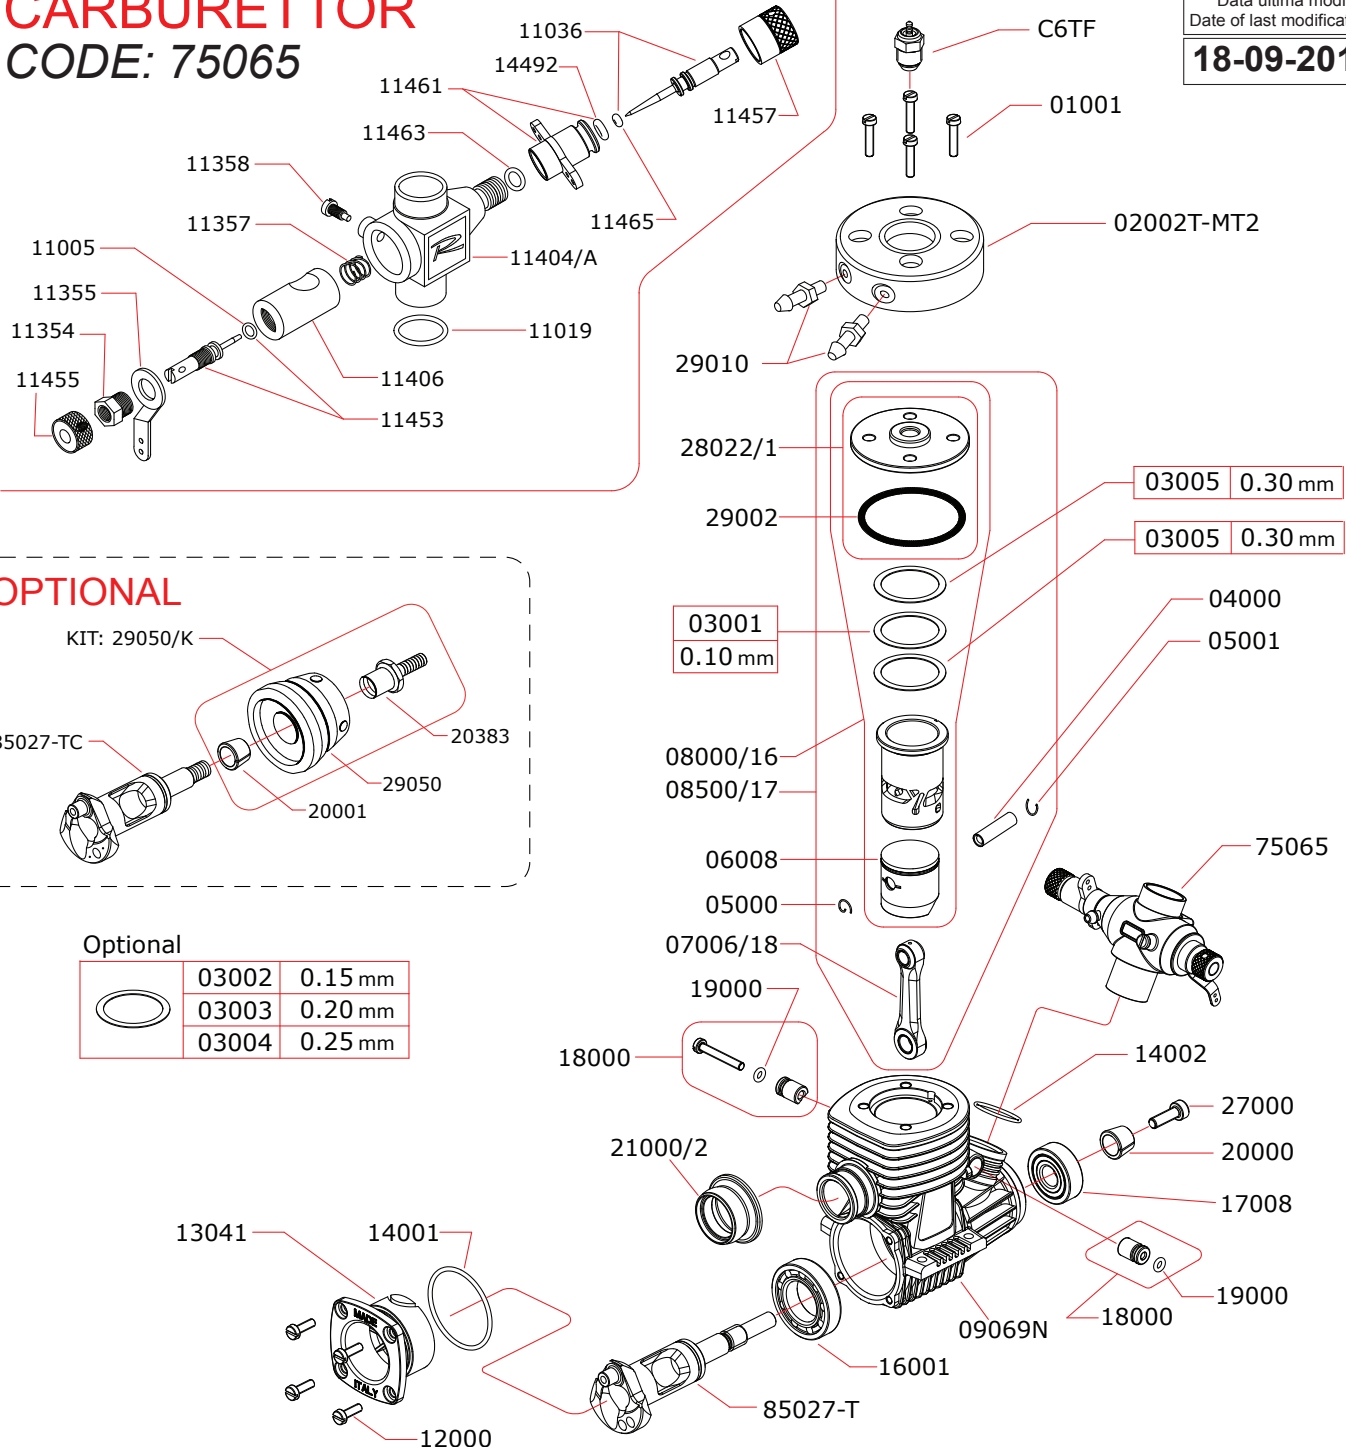

EXPLODED VIEW

MITO35M

NOVAROSSİ WORLD S.r.l.

Via Europa, 20/A - 25040 Monticelli Brusati (BS) - ITALIA

web: www.novarossi.it | e-mail: info@novarossi.it

Tel. +39 030/6850316 | Fax: +39 030/6850314

I disegni sono puramente indicativi / Drawings are just indicative.

CARBURETTOR

CODE: 75065

Data ultima modifica:
 Date of last modification:
18-09-2018

OPTIONAL

KIT: 29050/K

Optional

	03002	0.15 mm
	03003	0.20 mm
	03004	0.25 mm

Pipes Recommended

	50050	Silenced
	50054	Silenced, cooled

Manifolds Recommended

	40043	curved 15°, conical with cooling
	40045	curved 5°, conical with cooling
	40046	curved 5°, conical